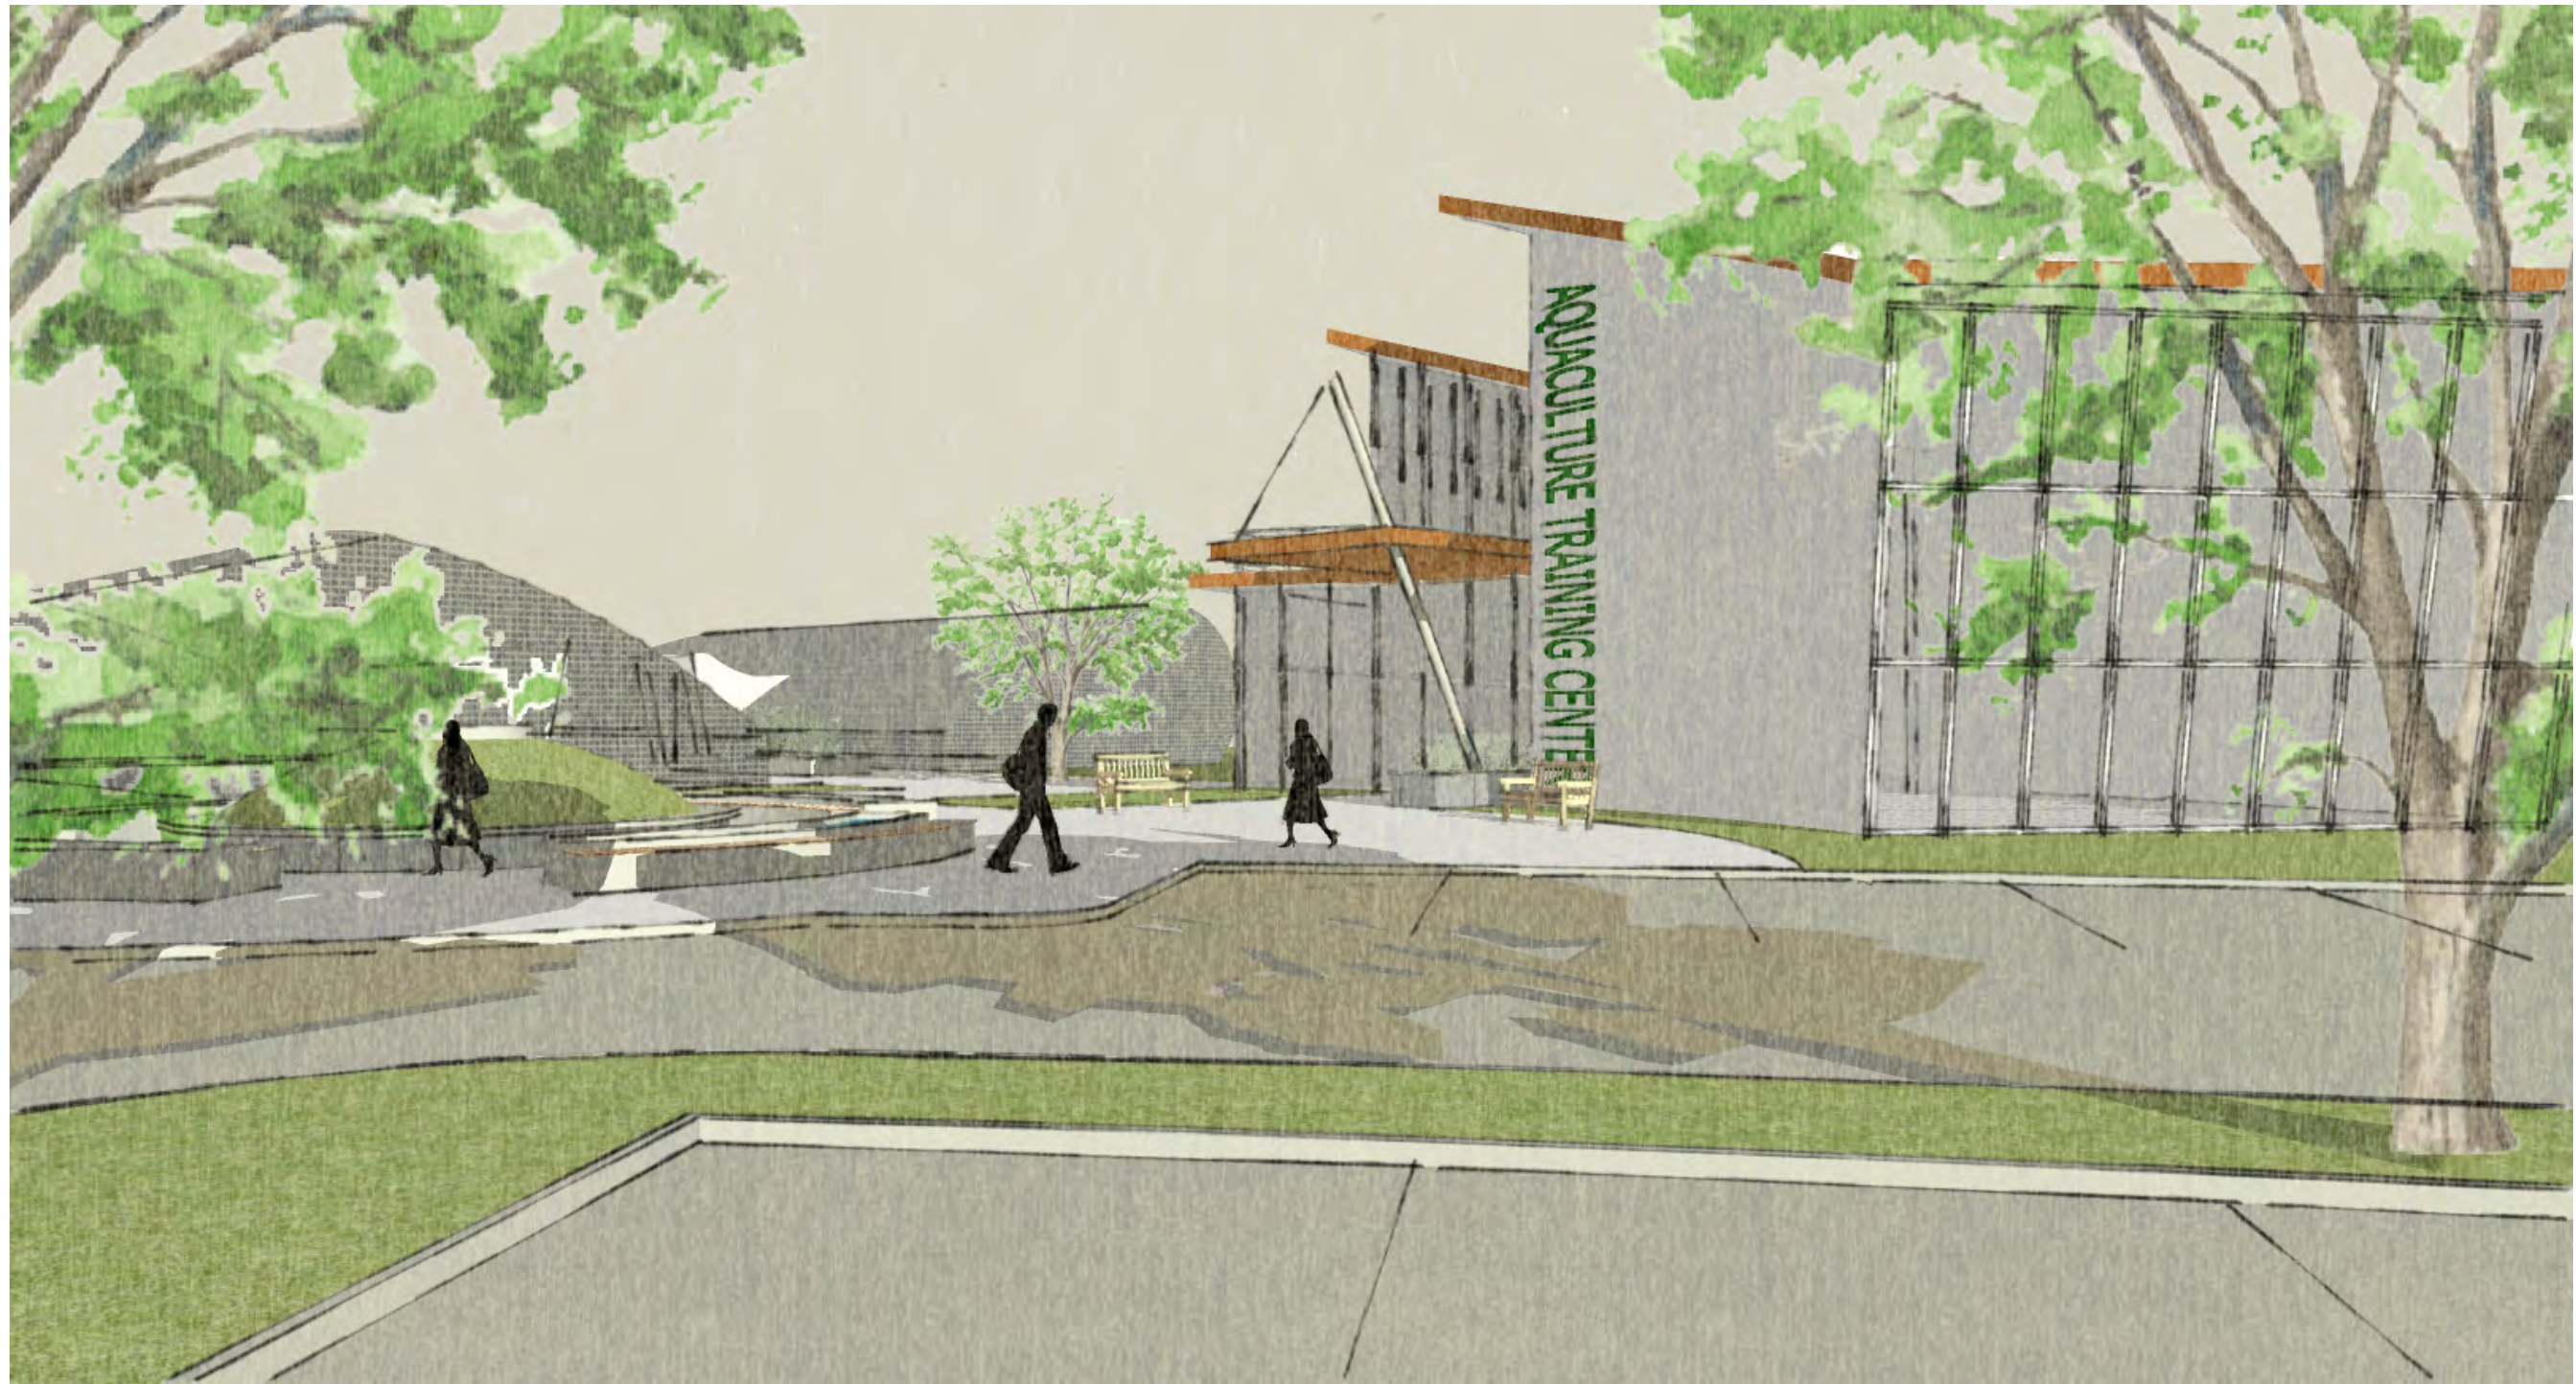

COMMUNITY GARDEN MASTER PLAN CONCEPTUAL DESIGN

DECEMBER 8, 2018

DATE: 12.08.2018

LOCATION: COLORADO SPRINGS, CO

CLIENT NAME: CHARLES HENDRIX

PROJECT NAME: ABUNDANT HARVEST COMMUNITY GARDEN

PHASE: CONCEPTUAL DESIGN

GMH GMH By Design

VIEW OF GREENHOUSE AISLE

SCALE: NTS

DATE: 12.08.2018

LOCATION: COLORADO SPRINGS, CO

PROJECT NAME: ABUNDANT HARVEST COMMUNITY GARDEN

CLIENT NAME: CHARLES HENDRIX

PHASE: CONCEPTUAL DESIGN