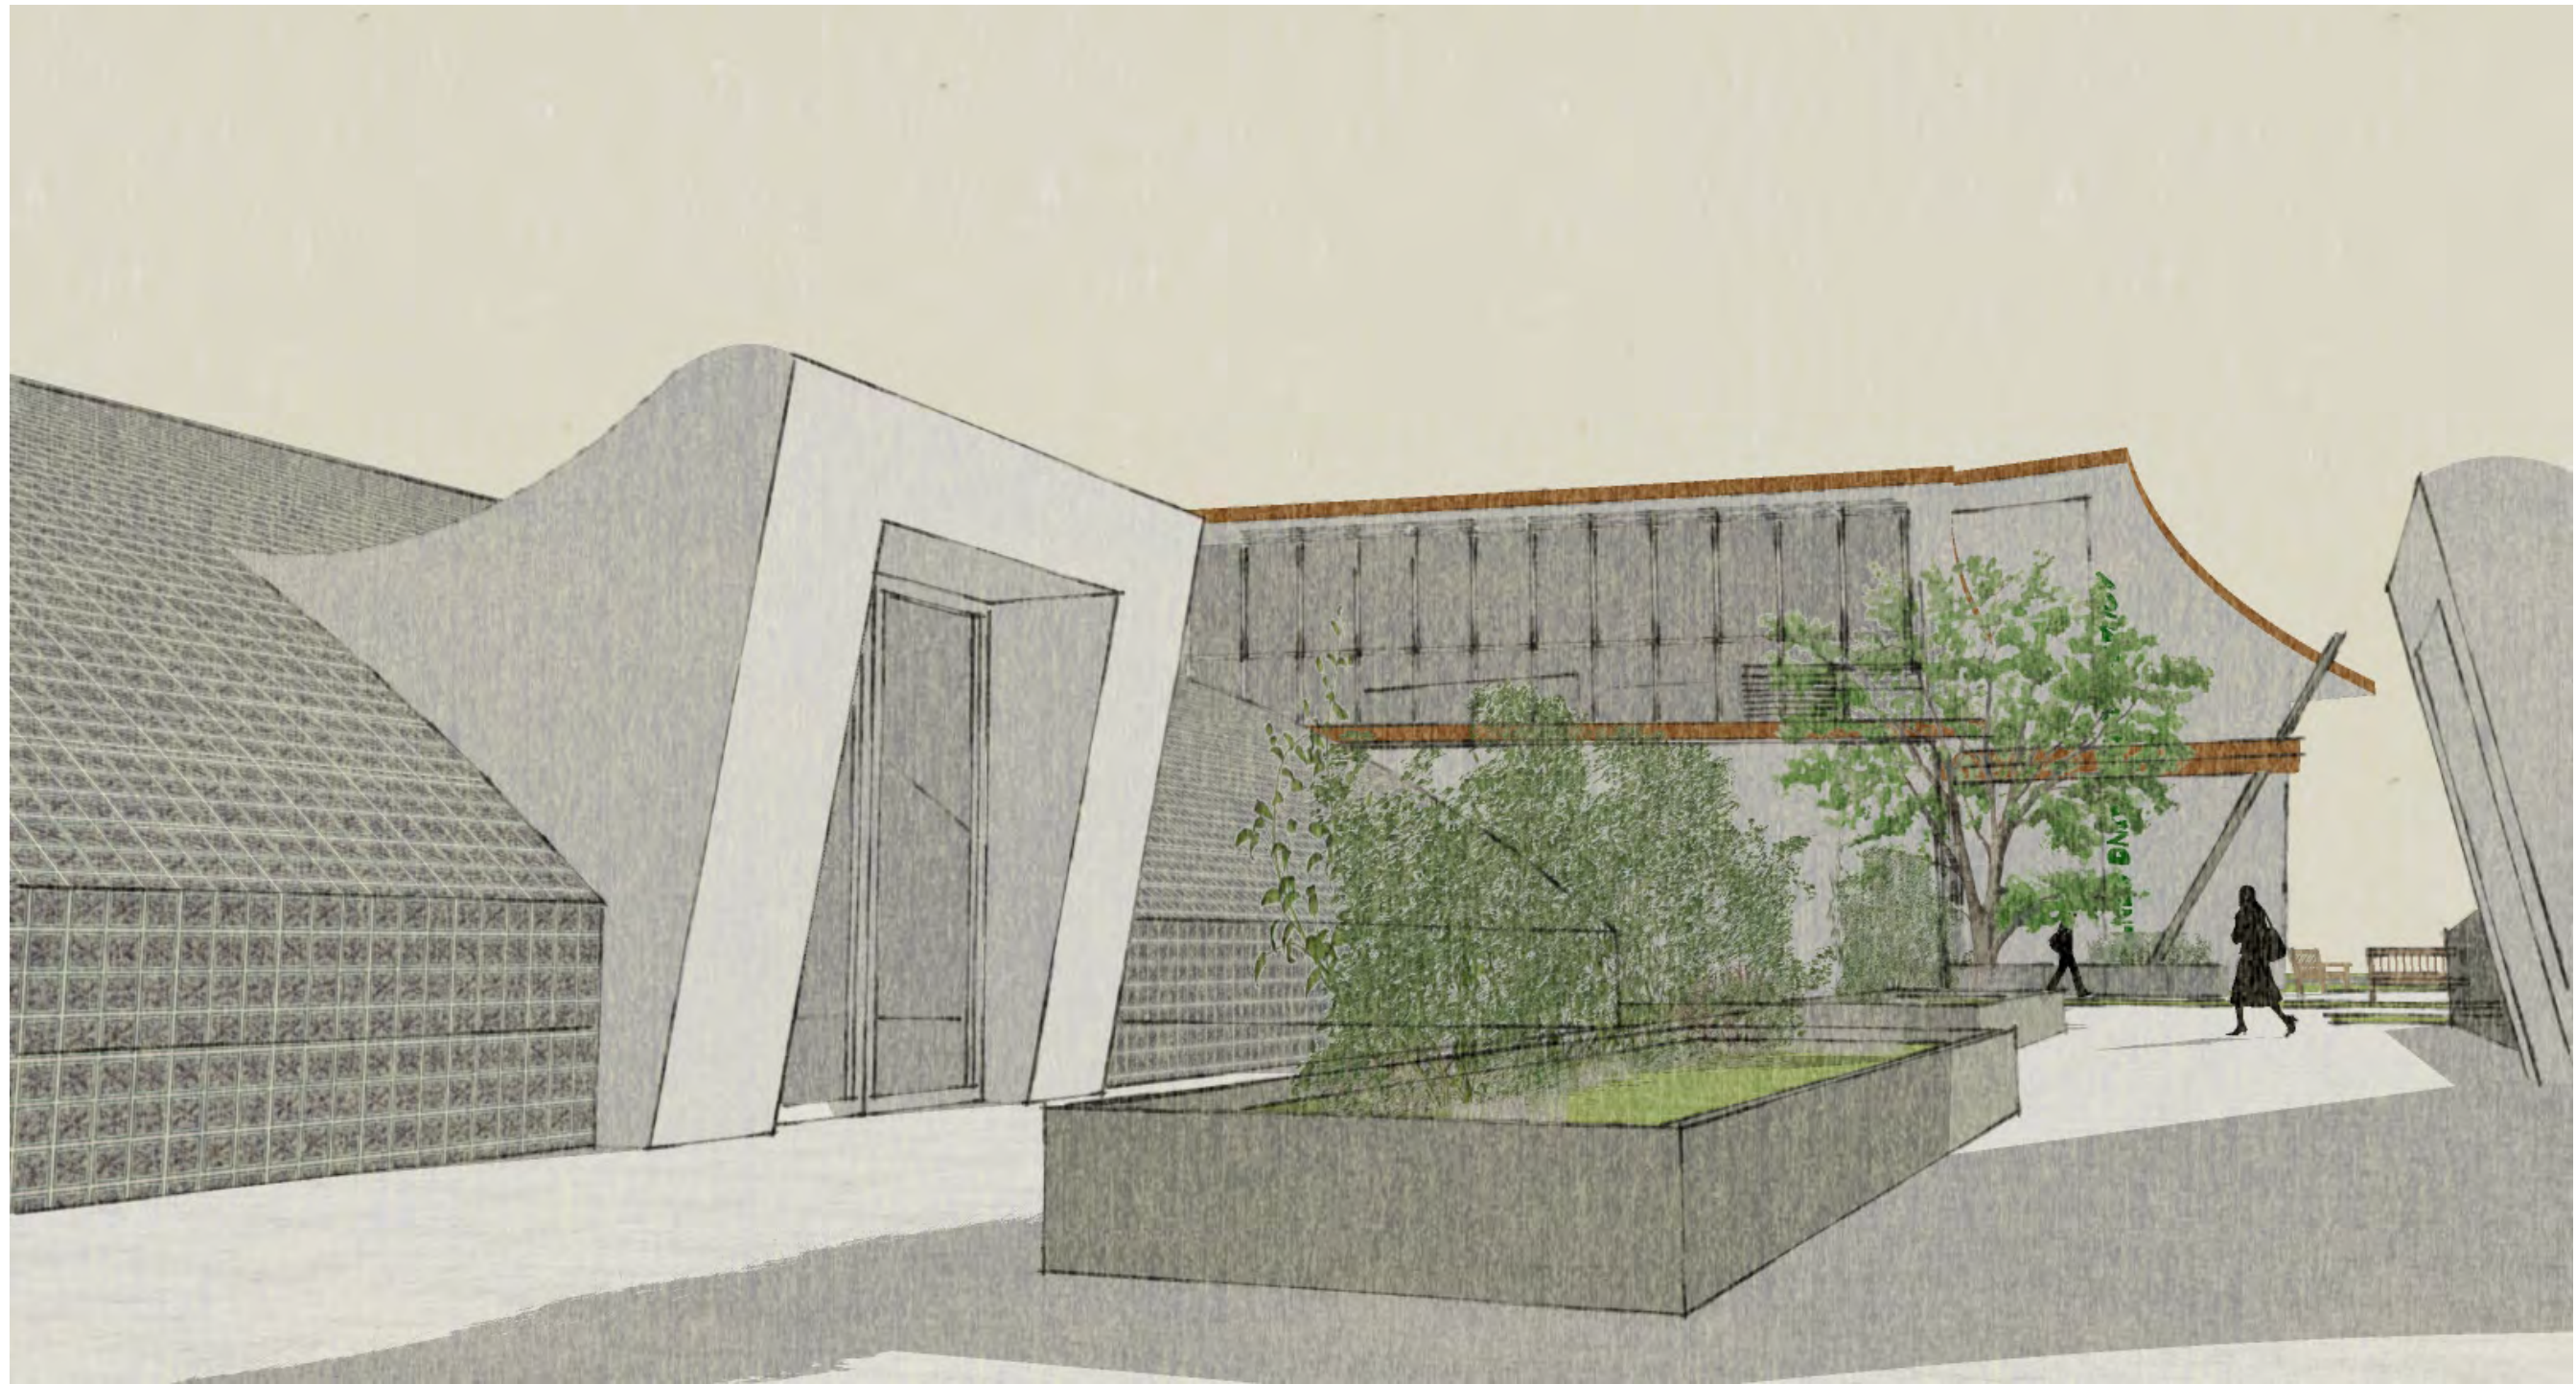

COMMUNITY GARDEN MASTER PLAN CONCEPTUAL DESIGN

DECEMBER 8, 2018

DATE: 12.08.2018

LOCATION: COLORADO SPRINGS, CO

CLIENT NAME: CHARLES HENDRIX

PROJECT NAME: ABUNDANT HARVEST COMMUNITY GARDEN

PHASE: CONCEPTUAL DESIGN

GMH GMH By Design

VIEW OF GREENHOUSE AISLE

SCALE: NTS

DATE: 12.08.2018

LOCATION: COLORADO SPRINGS, CO

PROJECT NAME: ABUNDANT HARVEST COMMUNITY GARDEN

CLIENT NAME: CHARLES HENDRIX

PHASE: CONCEPTUAL DESIGN