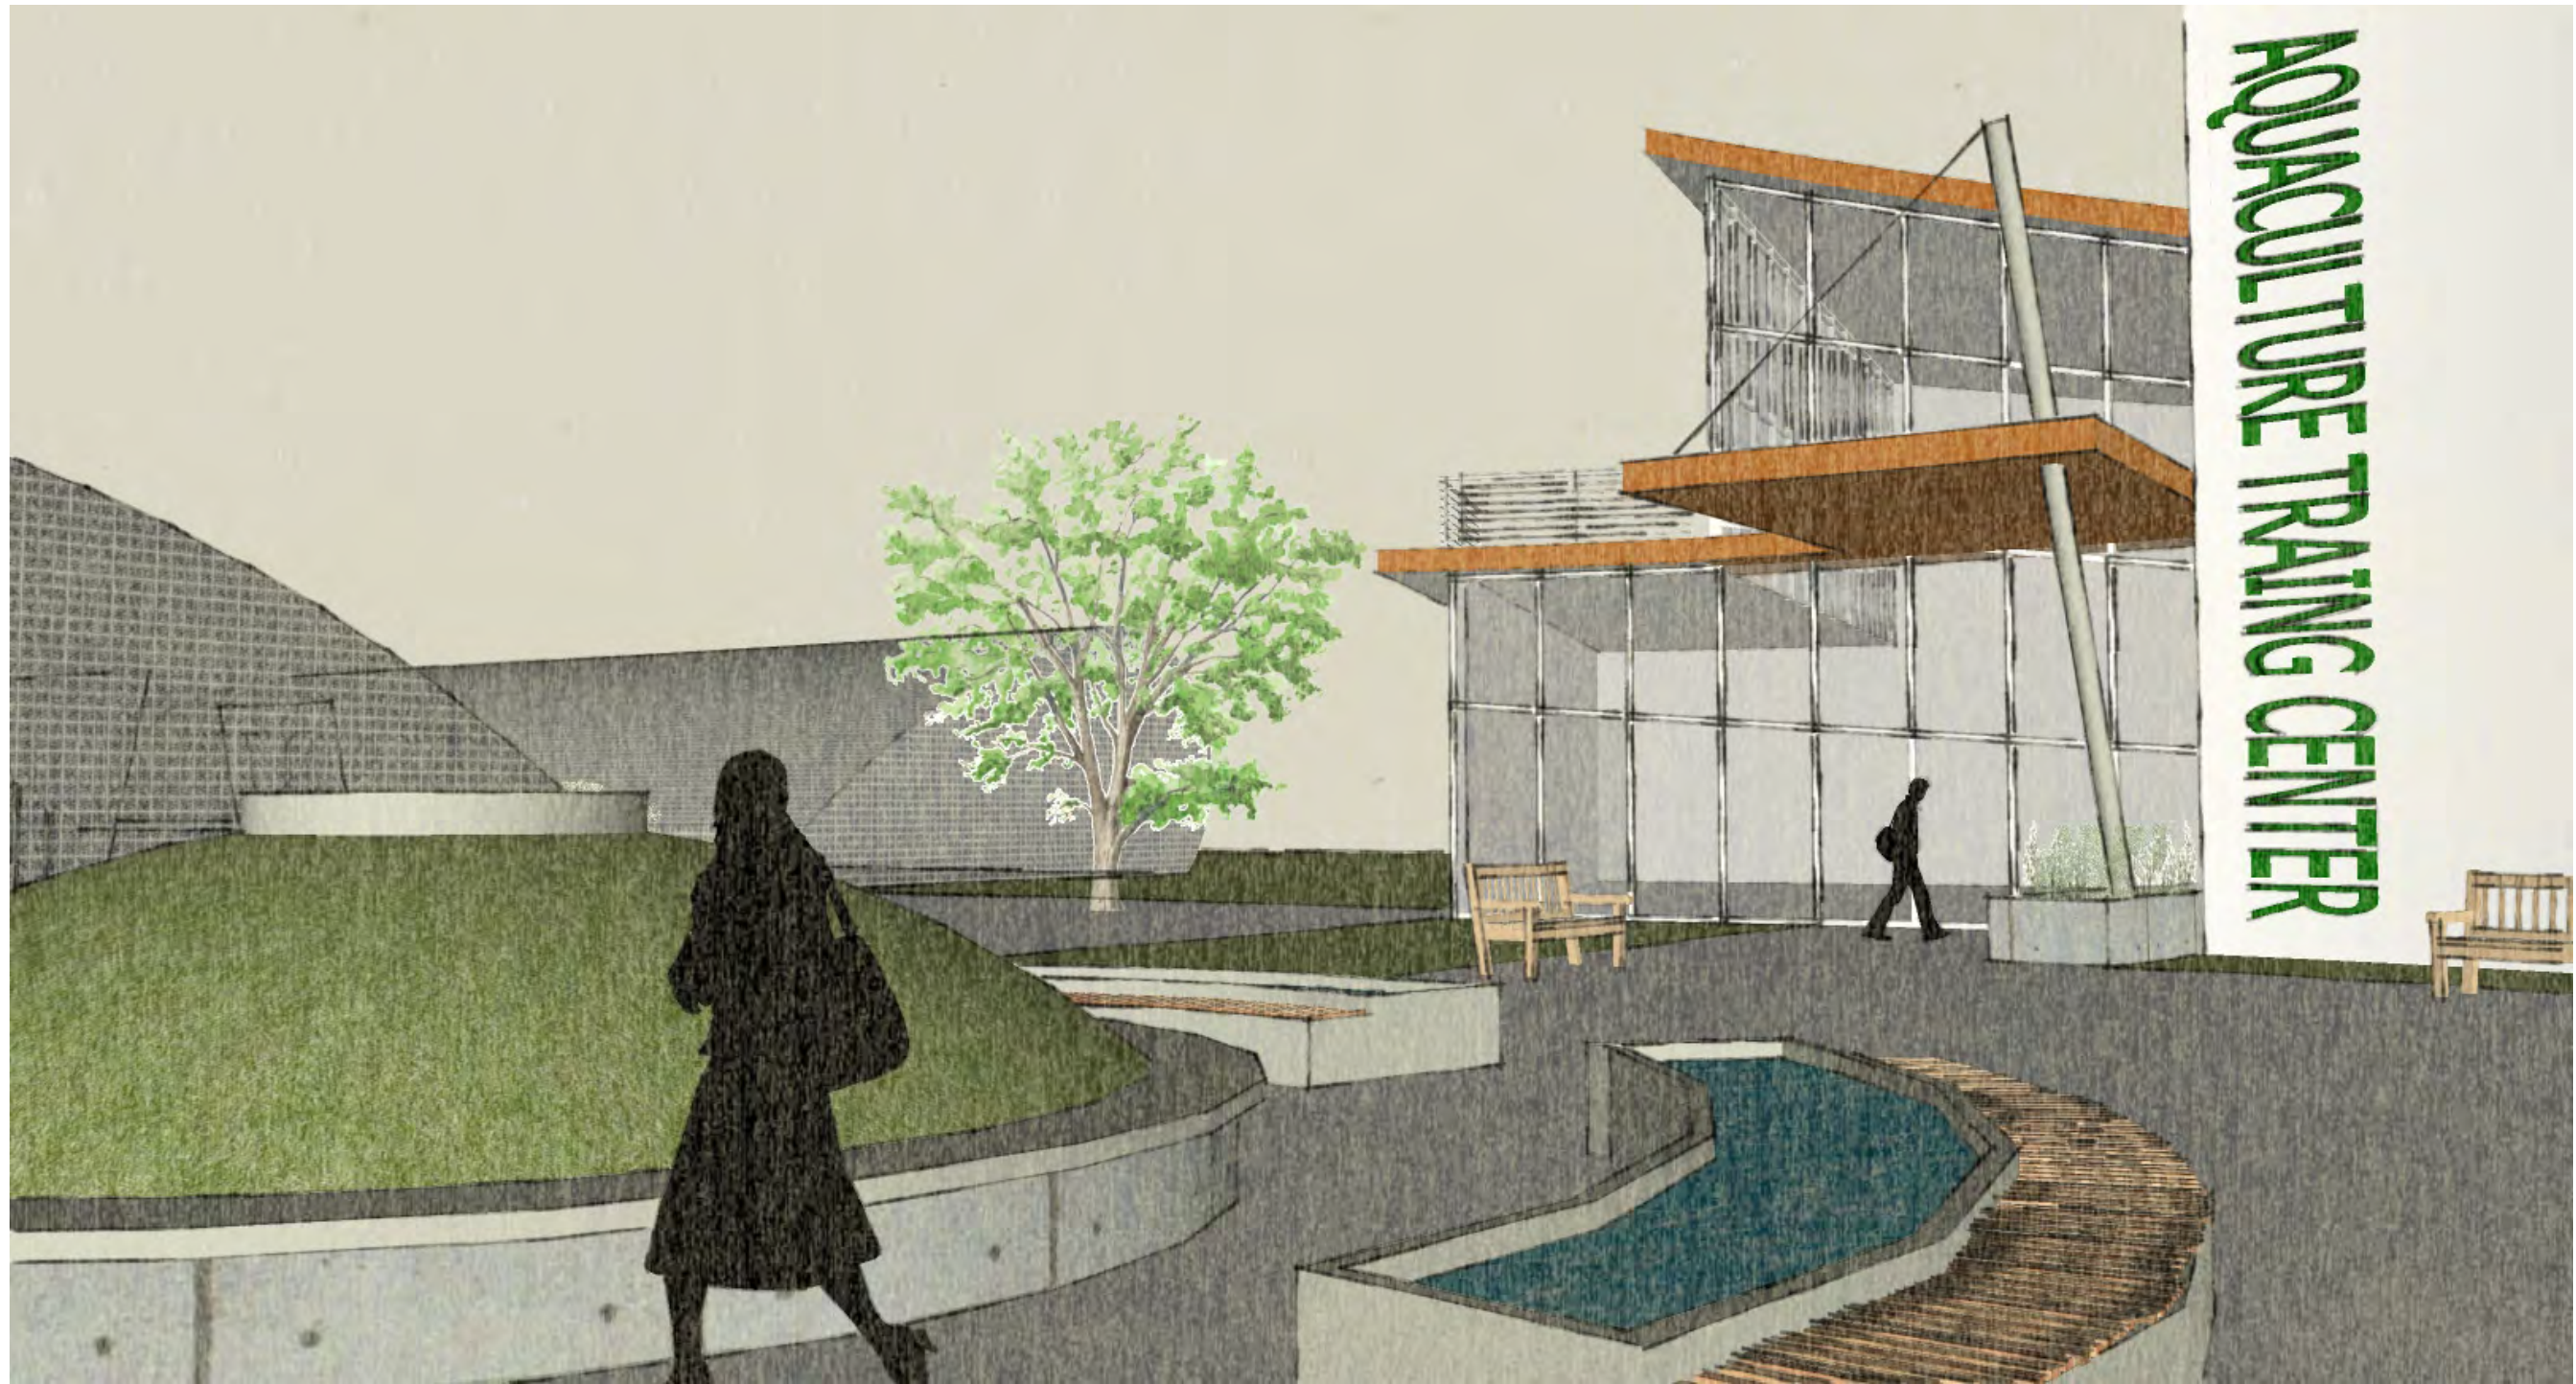

COMMUNITY GARDEN MASTER PLAN CONCEPTUAL DESIGN

DECEMBER 8, 2018

DATE: 12.08.2018

LOCATION: COLORADO SPRINGS, CO

CLIENT NAME: CHARLES HENDRIX

PROJECT NAME: ABUNDANT HARVEST COMMUNITY GARDEN

PHASE: CONCEPTUAL DESIGN

GMH GMH By Design

VIEW OF GREENHOUSE AISLE

SCALE: NTS

DATE: 12.08.2018

LOCATION: COLORADO SPRINGS, CO

PROJECT NAME: ABUNDANT HARVEST COMMUNITY GARDEN

CLIENT NAME: CHARLES HENDRIX

PHASE: CONCEPTUAL DESIGN